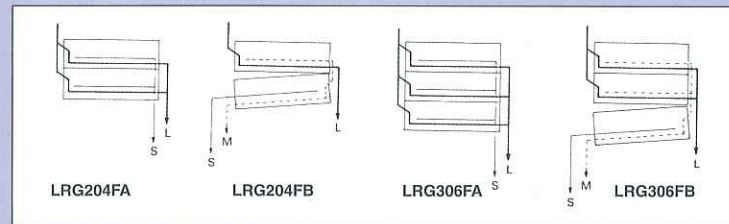

The Satake Length Grader uses an indented cylinder to separate one or two kinds of broken or shorter grains from whole grain by length. Length graders are indispensable for producing high quality products in rice milling and seed cleaning plants, since the broken or shorter grains that are more than half the length of whole grain are difficult to separate through sieving or thickness / width grading.

The grains which are longer in length drop out of the indents before they reach the catch trough. The grains which remain in the indents are thrown into the catch trough.

1. Easy assembly and disassembly operations are ensured through its compact design, a light body and its simple construction.
2. The transition pipes are equipped with sampling outlets so that grain can be sampled at each stage.
3. The degrees of separation of grain can be observed through the inspection windows.
4. Lower maintenance is ensured through the use of direct-coupled motors rather than belt or chain drive systems.
5. More than 10 types of screens of different configuration are available for separating various types of grains.

LENGTH GRADER

Specifications

Model		LRG204FA	LRG204FB	LRG306FA	LRG306FB
Capacity* (t/hr)	Paddy	1.4	0.7	2.0	1.4
	Milled Rice	2.0	1.0	3.0	2.0
Motor (kW)		0.4x2		0.4x3	

* Capacity is dependent on the materials and the separating conditions.

Flow Diagram