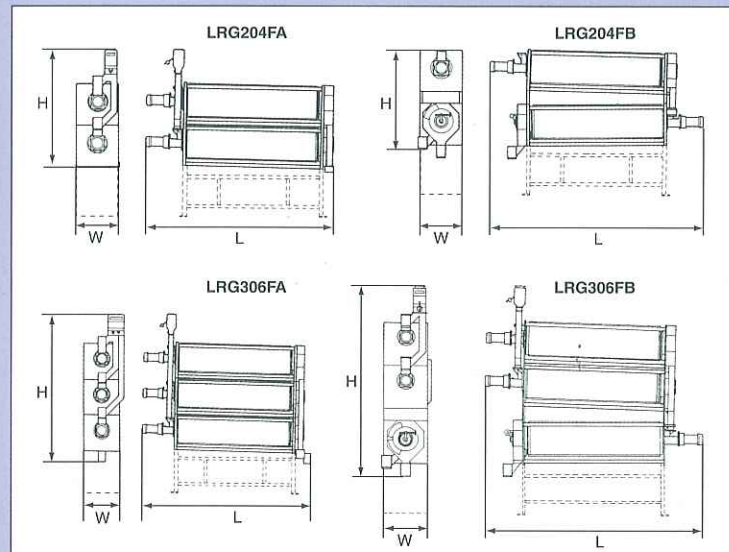

Dimensions

Model	W(mm)	L(mm)	H(mm)	Net Weight (kg)
LRG204FA	689	2,777	1,654	380
LRG204FB	644	2,971	1,464	380
LRG306FA	689	2,777	2,573	560
LRG306FB	667	2,971	2,669	560

All Satake products are the subject of continuous development and, as a result, their specification may change and differ in detail from those shown.

SATAKE CORPORATION

Head Office
2-30, Saijo-Nishihonmachi, Higashi-Hiroshima, 739-8602, Japan
Tel : +81-82-420-8560/8539
Fax : +81-82-420-0865
e-mail : hg-hiroshima@satake-japan.co.jp
URL : www.satake-japan.co.jp

UK Division
P.O.Box 53, Bredbury, Stockport, Cheshire, SK6 2FG, England
Tel : +44-161-406-3800
Fax : +44-161-406-3801
e-mail : sales@satake.co.uk
URL : www.satake.co.uk

Yangon Office
No.32, Pyay Road, Hlaing Township, Yangon Myanmar
Tel : +95-1-525077
Fax : +95-1-512742
e-mail : ygsatake@mpmail.net.mm

Beijing Office
Yu Yang Hotel, Room 920, Xin Yuan Xi Li Street, Chao Yang District, Beijing, 100027, People's Republic of China
Tel : +86-10-8454-0146
Fax : +86-10-8454-0145

SATAKE USA INC.
10905 Cash Road, Stafford, Texas 77477 U.S.A.
Tel : +1-281-276-3600
Fax : +1-281-494-1375
e-mail : rice@satake-usa.com
URL : www.satake-usa.com

SATAKE (CANADA) INC.
2550 Argentia Road, Suite 119 Mississauga, Ontario L5N 5R1 Canada
Tel : +1-905-858-0791
Fax : +1-905-858-0957
e-mail : sataus@ozemail.com.au
URL : www.satake.com.au

SATAKE AMERICA LATINA LTDA.
Rua Xavantes, 155-Bairro Atiradores, CEP 89203-210, Joinville, Santa Catarina, Brazil
Tel : +55-47-438-0413
Fax : +55-47-438-7932
e-mail : ricardo@satake.com.br

SATAKE INDIA ENGINEERING PVT. LTD.
4th Floor, Tower-1, HB Twin Towers, A2, 3, 4-Netaji Subhash Place, Wazirpur District Centre, New Delhi, 110034, India
Tel : +91-11-41472626
Fax : +91-11-41472624

SATAKE (THAILAND) CO., LTD.
133 Moo 5, Bangkok Industrial Park Tivanon Road, Patumthani 12000 Thailand
Tel : +66-2-501-1180
Fax : +66-2-501-1188
e-mail : sataketh@asia.com

SATAKE INTERNATIONAL BANGKOK CO., LTD.
888/152 Mahatun Plaza Bld. 15th Floor Ploenchit Rd., Lumpini Pathumwan Bangkok 10330, THAILAND
Tel : +66-2-651-5845
Fax : +66-2-651-5848
e-mail : sataketh@asia.com

SATAKE MANUFACTURING (SUZHOU) CO., LTD.
Jin Feng Road, Suzhou New District, Suzhou City, Jiangsu Province P.R.China
Tel : +86-512-6536-8225
Fax : +86-512-6536-3004
URL : www.satake-suzhou.com.cn

SATAKE AUSTRALIA PTY. LTD.
23-25 Marigold Street, Revesby, NSW 2212 Australia
Tel : +61-2-9774-1155
Fax : +61-2-9774-1248
e-mail : sataus@ozemail.com.au
URL : www.satake.com.au